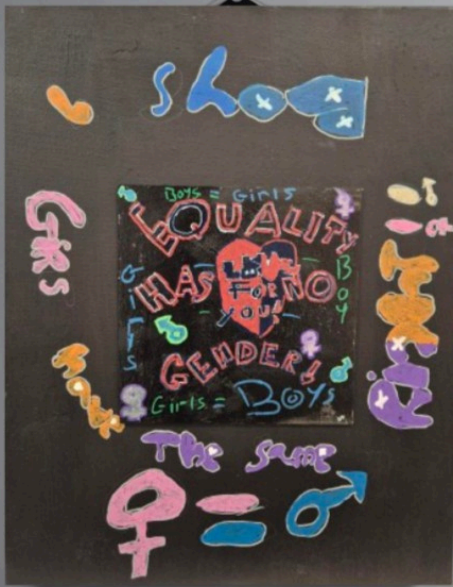

Lot 1

BOYS, GIRLS, THE SAME

40x50cm

IN AID FOR