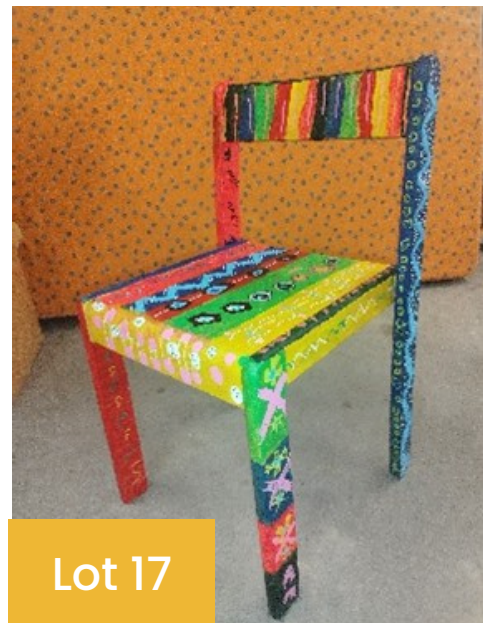

Lot 16

L'ART AFRICAIN

66X34X34

TECHNIQUE: ACRYLIC PAINTING AND
POSCA MARKER PAINTING

AFRICAN ART

66X34X34

TECHNIQUE: ACRYLIC PAINTING AND
POSCA MARKER PAINTING

Lot 17